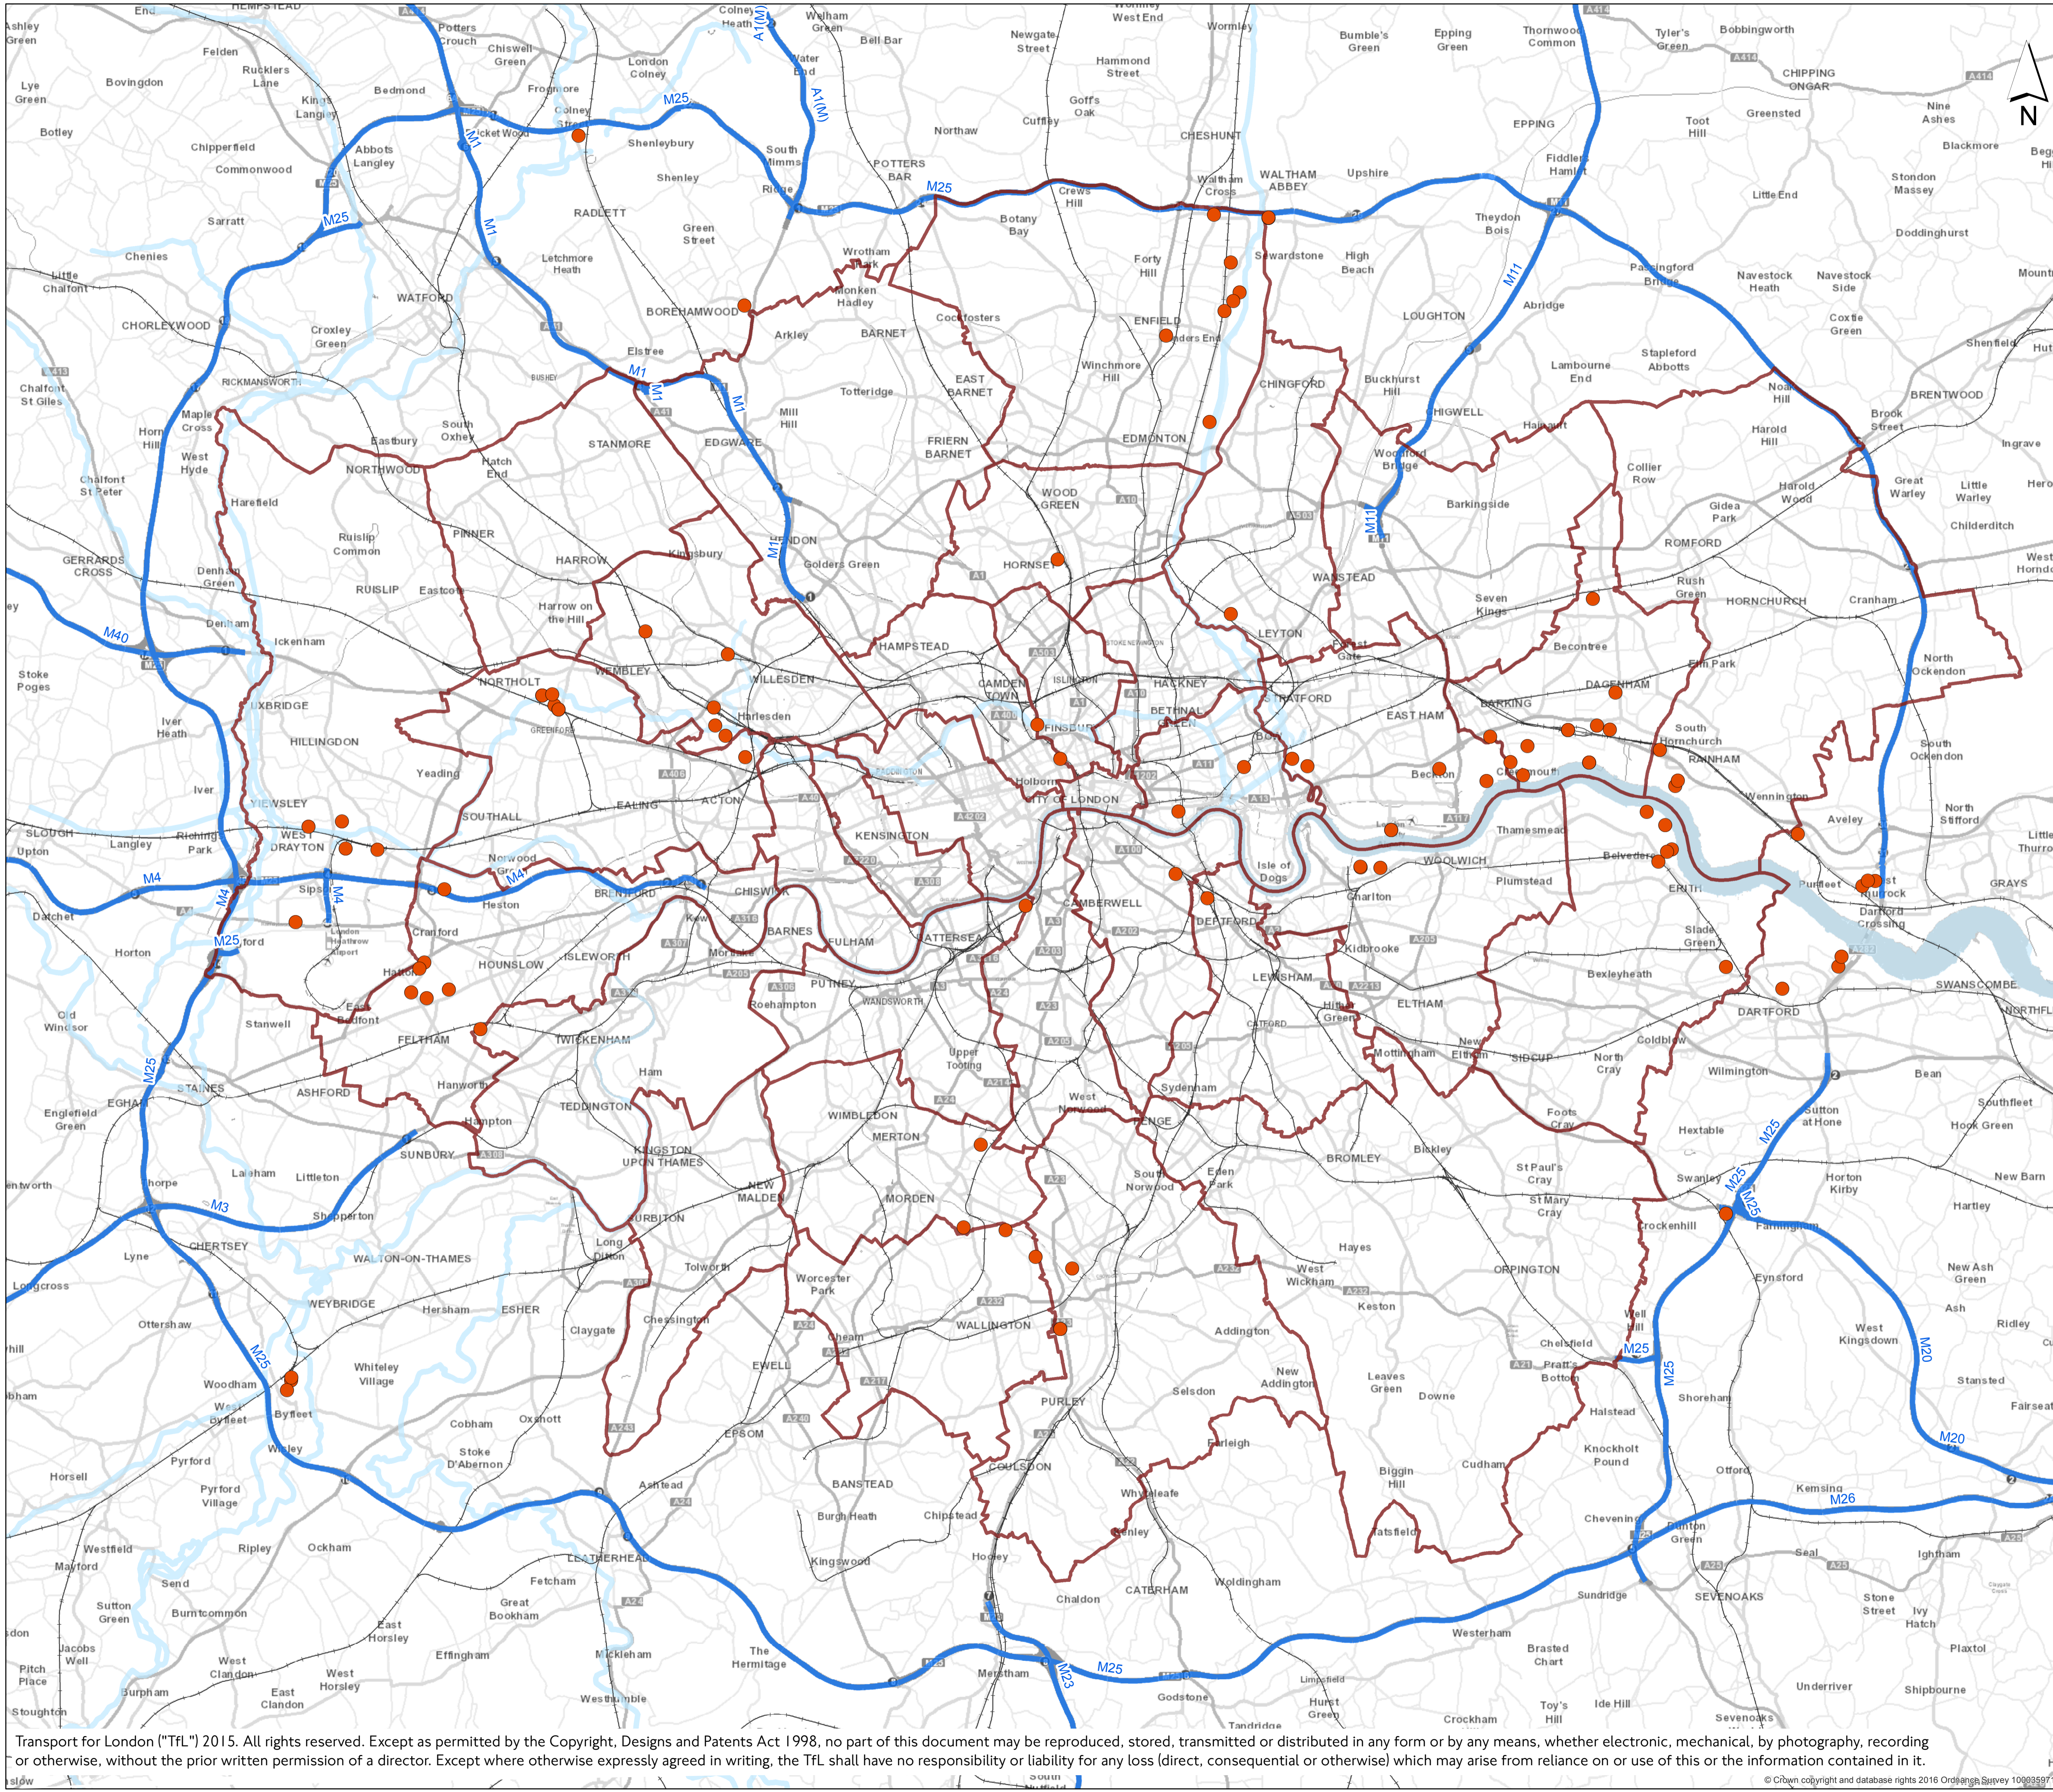

**Key**

- London Distribution Centres (92)
- Borough boundaries
- Motorways
- Railway
- River or Canal

1:100,000 at A1

Drawn VW	Checked --	Approved --
Scale 1:100,000	Date 18/07/2016	Status DRAFT
Drawing No. 2016_0055_RDC_DC_London_A1L		Rev. -

Transport for London, Surface Transport  
Surface Planning GIS Team,  
Delivery Planning  
Palestra, 197 Blackfriars Rd  
Southwark, London, SE1 8NJ

All Locations

Distribution Centres in London